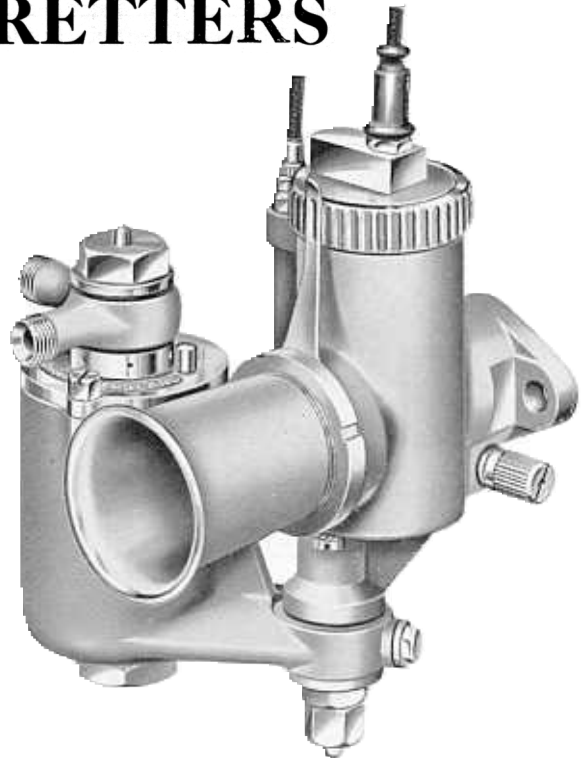

# AMAL

THE CARBURETTER OF  
RECORDS AND SUCCESSES.

## GP CARBURETTERS

FOR USE WITH ALL GRADES  
OF RACING FUELS.

### PRICES

INCLUSIVE OF FIXED OR REMOTE TYPE 302  
TOP-FEED LARGE CAPACITY FLOAT CHAMBER  
WITH DOUBLE OR SINGLE BANJO, BUT WITH-  
OUT CABLES OR CONTROLS.

TYPE 15 GP	£15 - 0 - 0
TYPE 10 GP	£15 - 0 - 0
TYPE 5 GP	£17 - 17 - 0